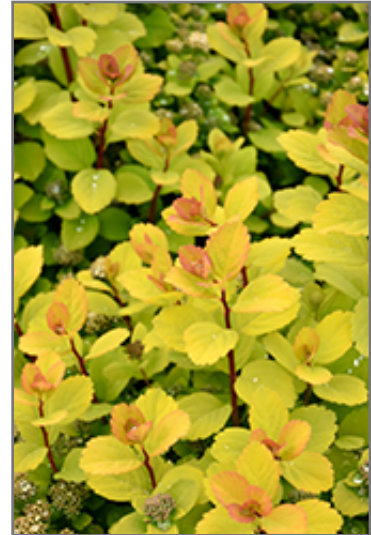

Planting & Growing

Glow Girl Birch Leaf Spirea will grow to be about 24 inches tall at maturity, with a spread of 24 inches. It tends to fill out right to the ground and therefore doesn't necessarily require facer plants in front. It grows at a medium rate, and under ideal conditions can be expected to live for approximately 20 years.

This shrub should only be grown in full sunlight. It prefers to grow in average to moist conditions, and shouldn't be allowed to dry out. It is not particular as to soil type or pH. It is highly tolerant of urban pollution and will even thrive in inner city environments. This is a selected variety of a species not originally from North America.

Glow Girl Birch Leaf Spirea foliage
Photo courtesy of NetPS Plant Finder