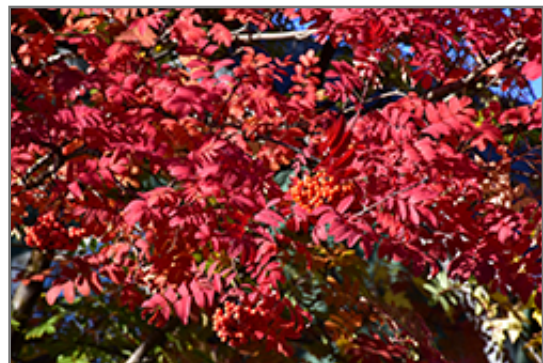

Showy Mountain Ash in fall
Photo courtesy of NetPS Plant Finder