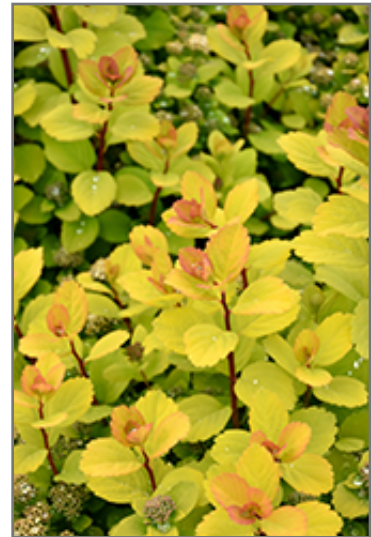

Planting & Growing

Glow Girl Birch Leaf Spirea will grow to be about 24 inches tall at maturity, with a spread of 24 inches. It tends to fill out right to the ground and therefore doesn't necessarily require facer plants in front. It grows at a medium rate, and under ideal conditions can be expected to live for approximately 20 years.

This shrub should only be grown in full sunlight. It prefers to grow in average to moist conditions, and shouldn't be allowed to dry out. It is not particular as to soil type or pH. It is highly tolerant of urban pollution and will even thrive in inner city environments. This is a selected variety of a species not originally from North America.

*Glow Girl Birch Leaf Spirea foliage
Photo courtesy of NetPS Plant Finder*